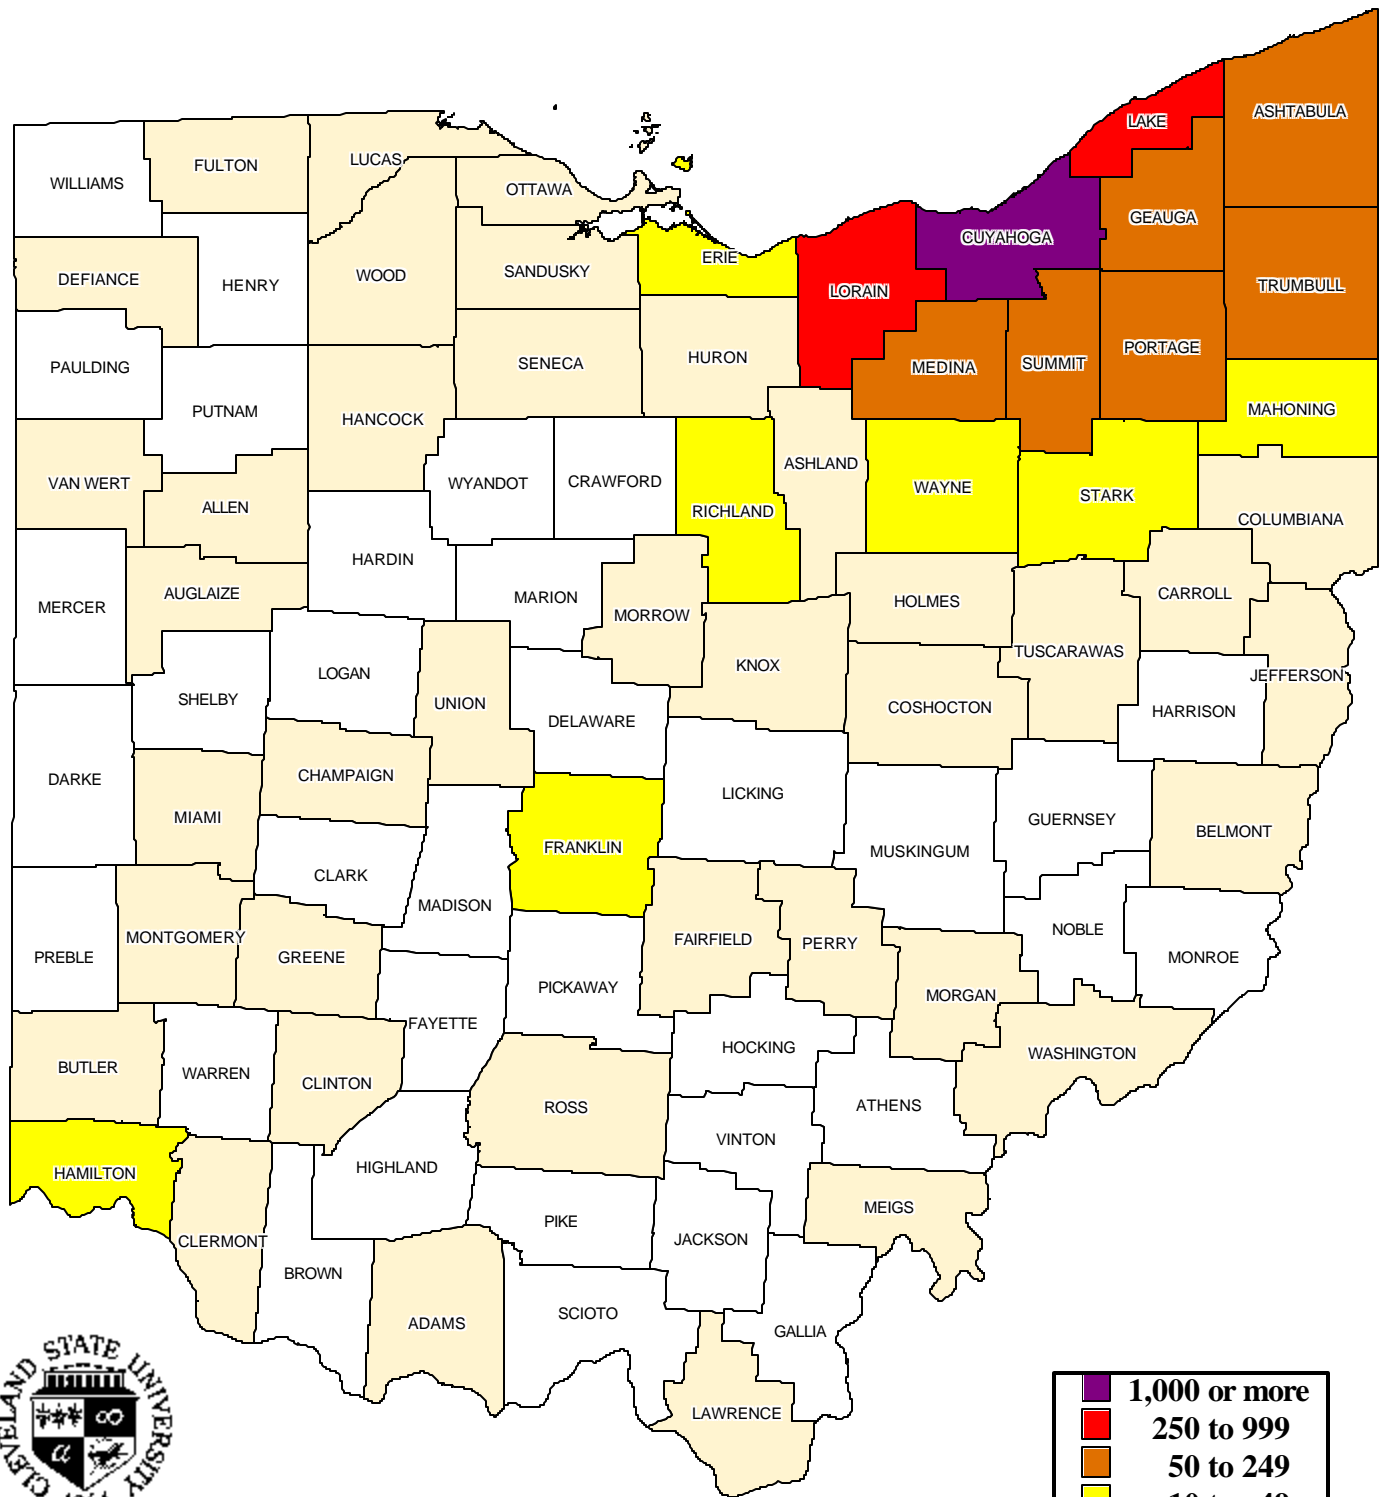

Cleveland Sight Center Clients Per County 2007

Prepared by:
Northern Ohio Data & Information Service (NODIS)
Maxine Goodman Levin College of Urban Affairs
Cleveland State University
October 2007 B.Mc

1,000 or more
250 to 999
50 to 249
10 to 49
1 to 9
0